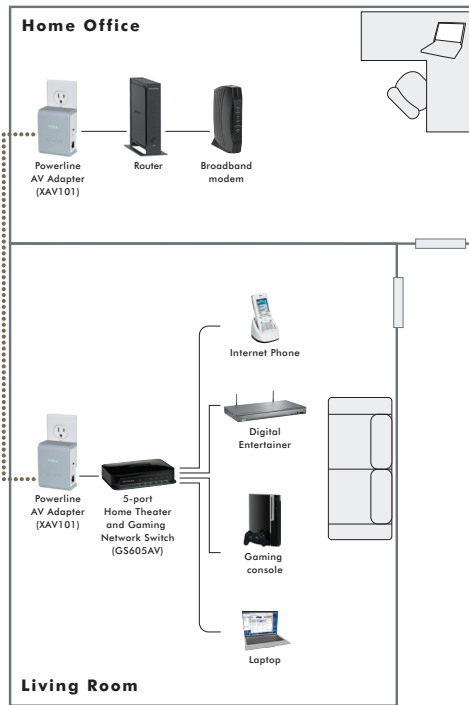

Home Theater and Gaming Network Switch

- Connect your networked TV, TiVO,™ DVR, blu-ray player, game console and cable/satellite STB to your home network and the Internet
- Capable of streaming full HD 1080p video, digital music and latency-free online gaming
- Prioritize and optimize performance of your internet and networked video, digital music and online gaming such as YouTube,™ Hulu,™ iTunes and XBOX
- Auto power-down mode save energy when port is unused
- Auto Green mode detects cable length and adjusts power usage to save energy
- Packaging with at least 80% recycled materials

The NETGEAR Difference

- GS605AV**
- ✓ Streaming engine to optimize and enhance AV quality
 - ✓ Energy saving features
 - ✓ Color coding on connectors for the AV application

Products not to scale

NETGEAR AV Series networking products are engineered to meet the performance needs for high-definition (HD) video, gaming, streaming music and high-speed Internet connectivity.

- Dimensions (h x w x d): 33 x 137 x 102 mm (1.30 x 5.40 x 4.01 in)
- Weight: 0.204 kg (0.45 lb)

Package Contents

- 5-port Home Theater and Gaming Network Switch (GS605AV)
- Power adapter
- Installation guide
- Warranty/support information card